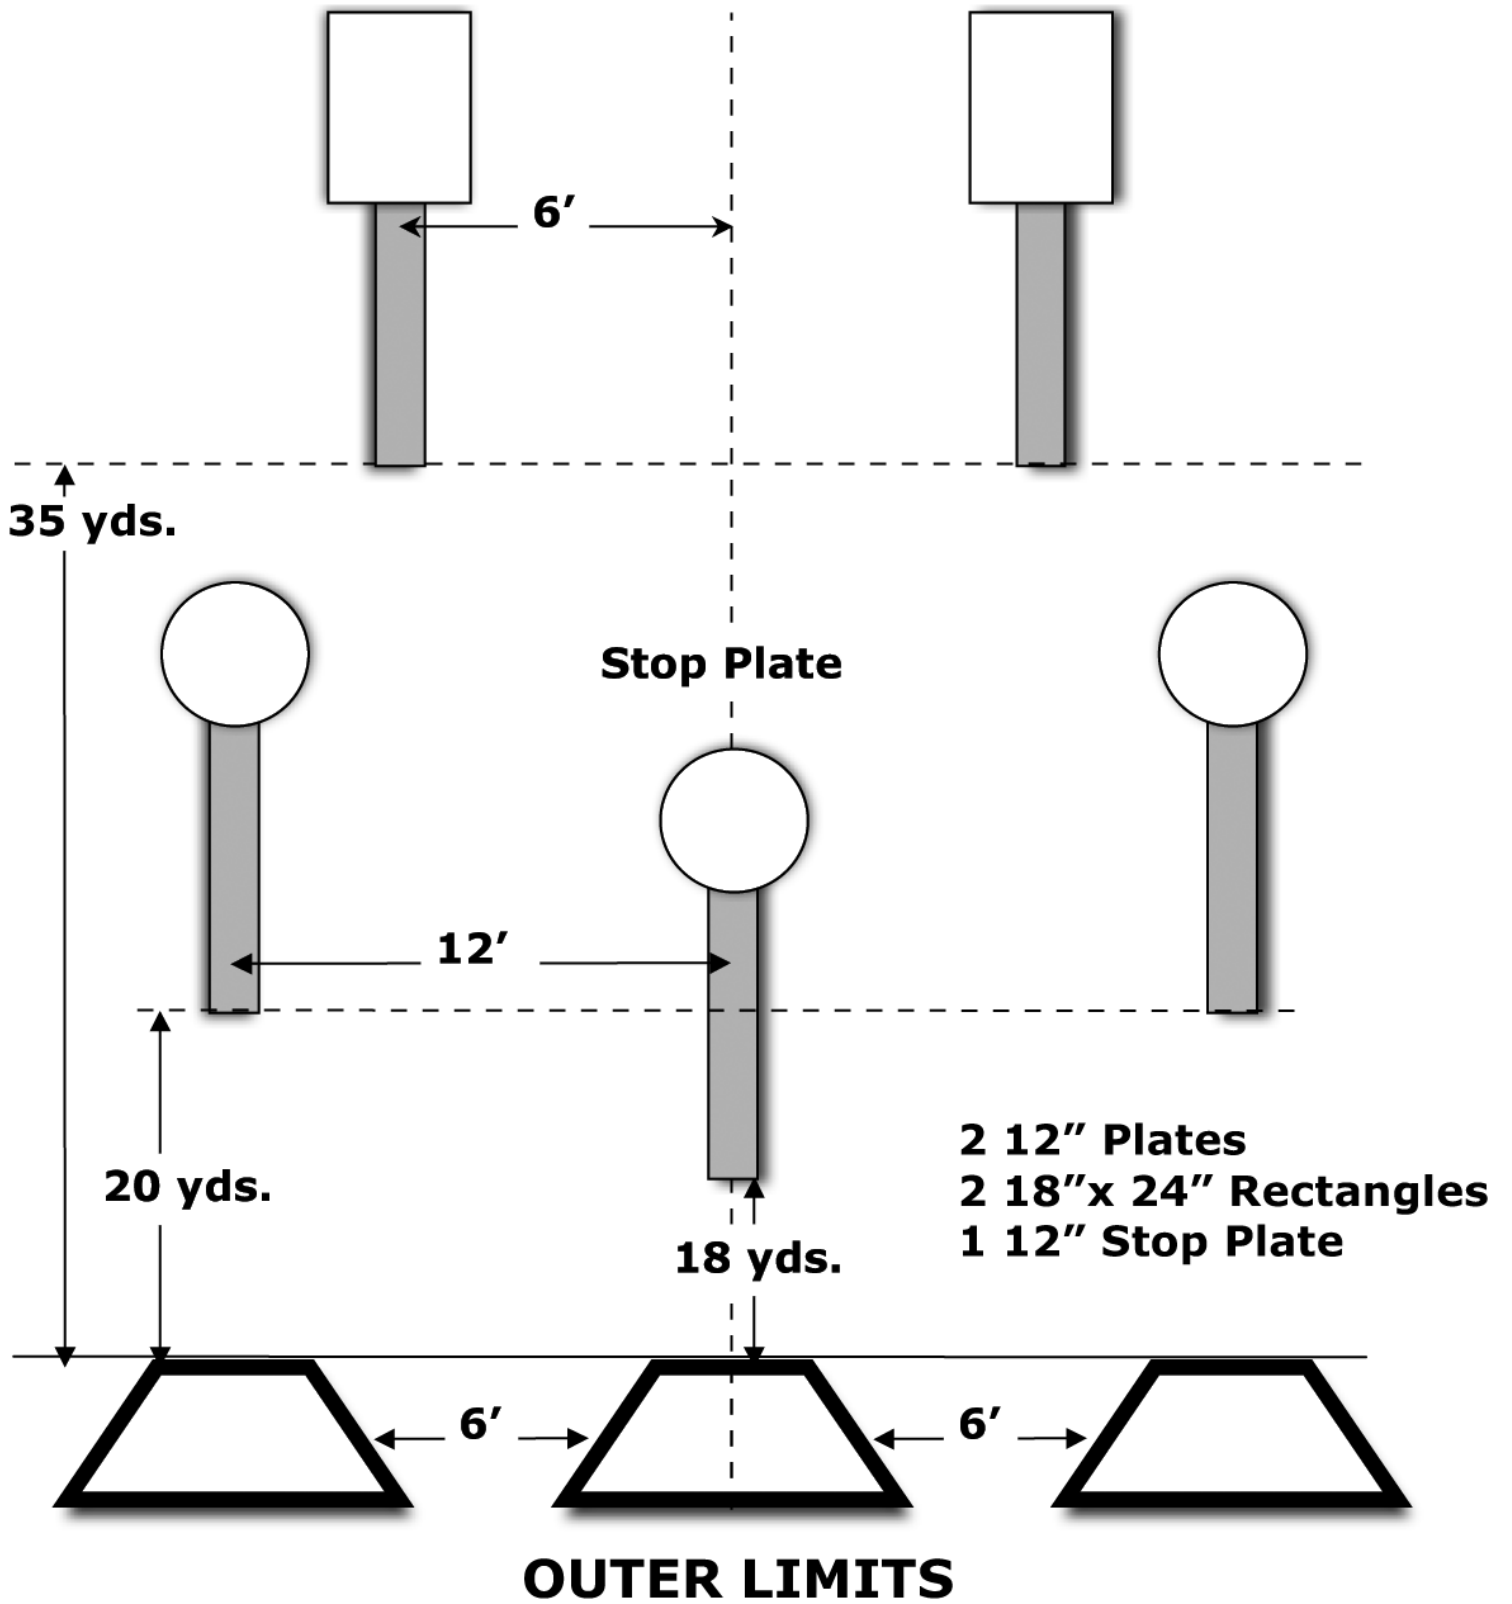

4 10" Plates
1 12" Stop Plate

FIVE TO GO

ROUNDAABOUT

**Stop
Plate**

14 yds.

9'

9 yds.

14'

7 yds.

**4 18"x 24" Rectangles
1 12" Stop Plate**

SMOKE & HOPE

Stop Plate

**4 12" Plates
1 18"x24" Rectangle
Stop Plate**

21.5'

35 yds

6'

21'

20 yds

6.5'

15 yds

12'

10 yds

8 yds

SPEED OPTION