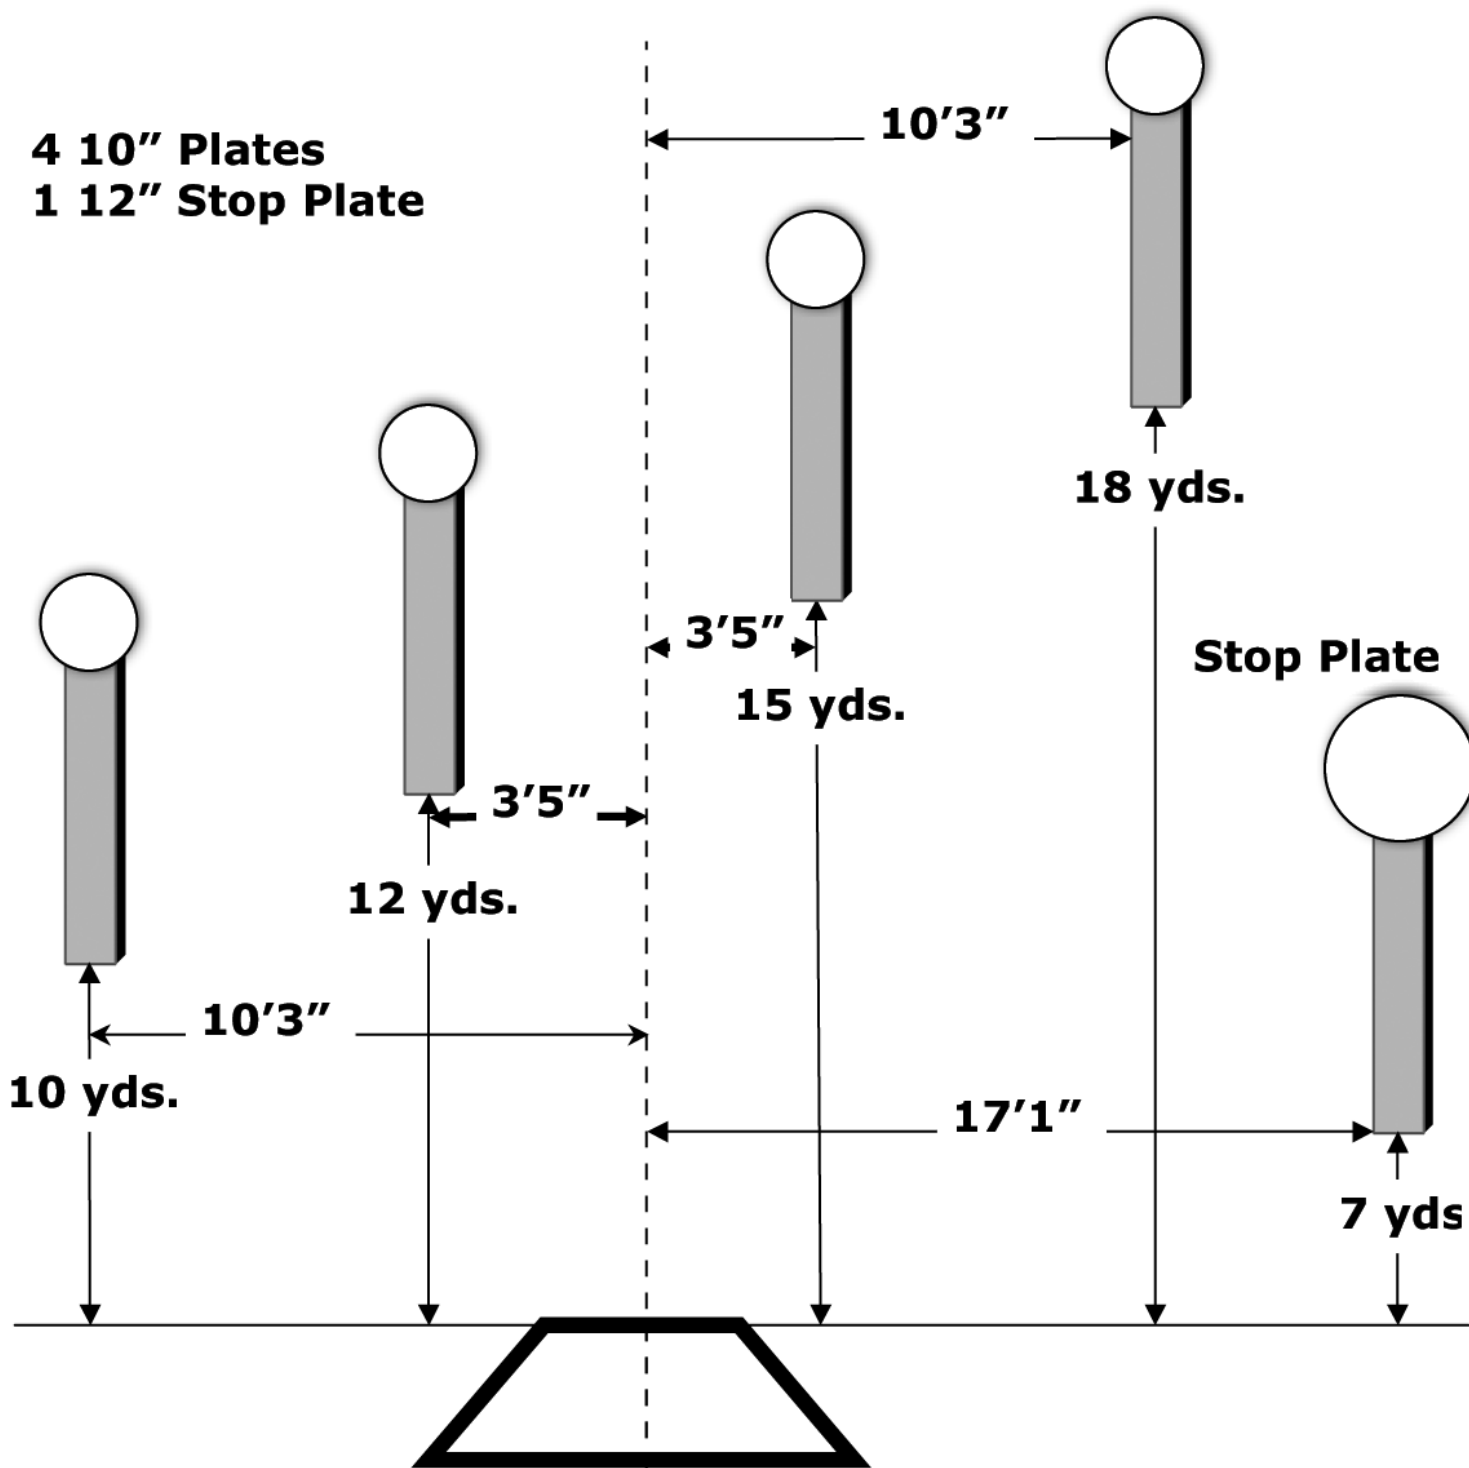

4 10" Plates
1 12" Stop Plate

FIVE TO GO

ROUNDAABOUT

**Stop
Plate**

14 yds.

9'

9 yds.

14'

7 yds.

**4 18"x 24" Rectangles
1 12" Stop Plate**

SMOKE & HOPE

Stop Plate

**4 12" Plates
1 18"x24" Rectangle
Stop Plate**

21.5'

35 yds

6'

21'

20 yds

6.5'

15 yds

12'

10 yds

8 yds

SPEED OPTION