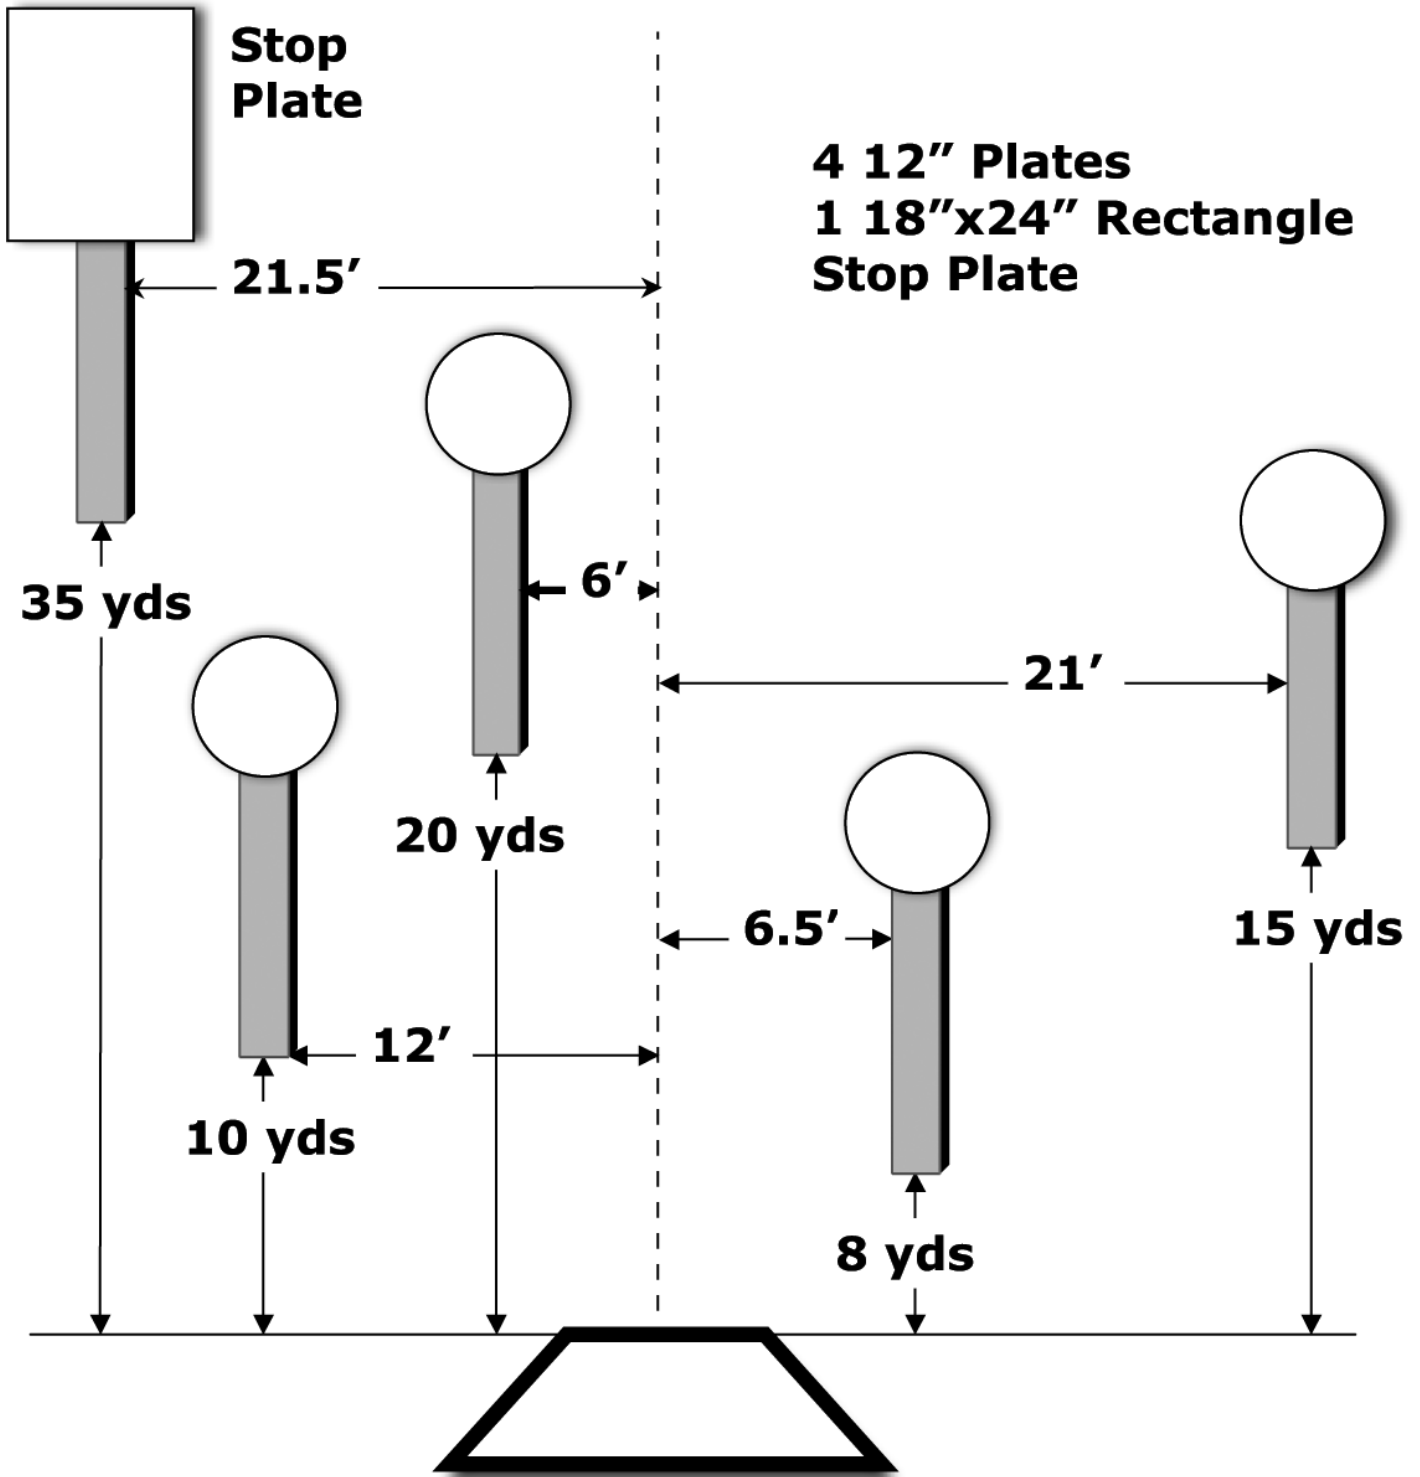

4 10" Plates
1 12" Stop Plate

FIVE TO GO

ROUNDAABOUT

**Stop
Plate**

14 yds.

9'

9 yds.

14'

7 yds.

**4 18"x 24" Rectangles
1 12" Stop Plate**

SMOKE & HOPE

Stop Plate

**4 12" Plates
1 18"x24" Rectangle
Stop Plate**

21.5'

35 yds

6'

21'

20 yds

6.5'

15 yds

12'

10 yds

8 yds

SPEED OPTION