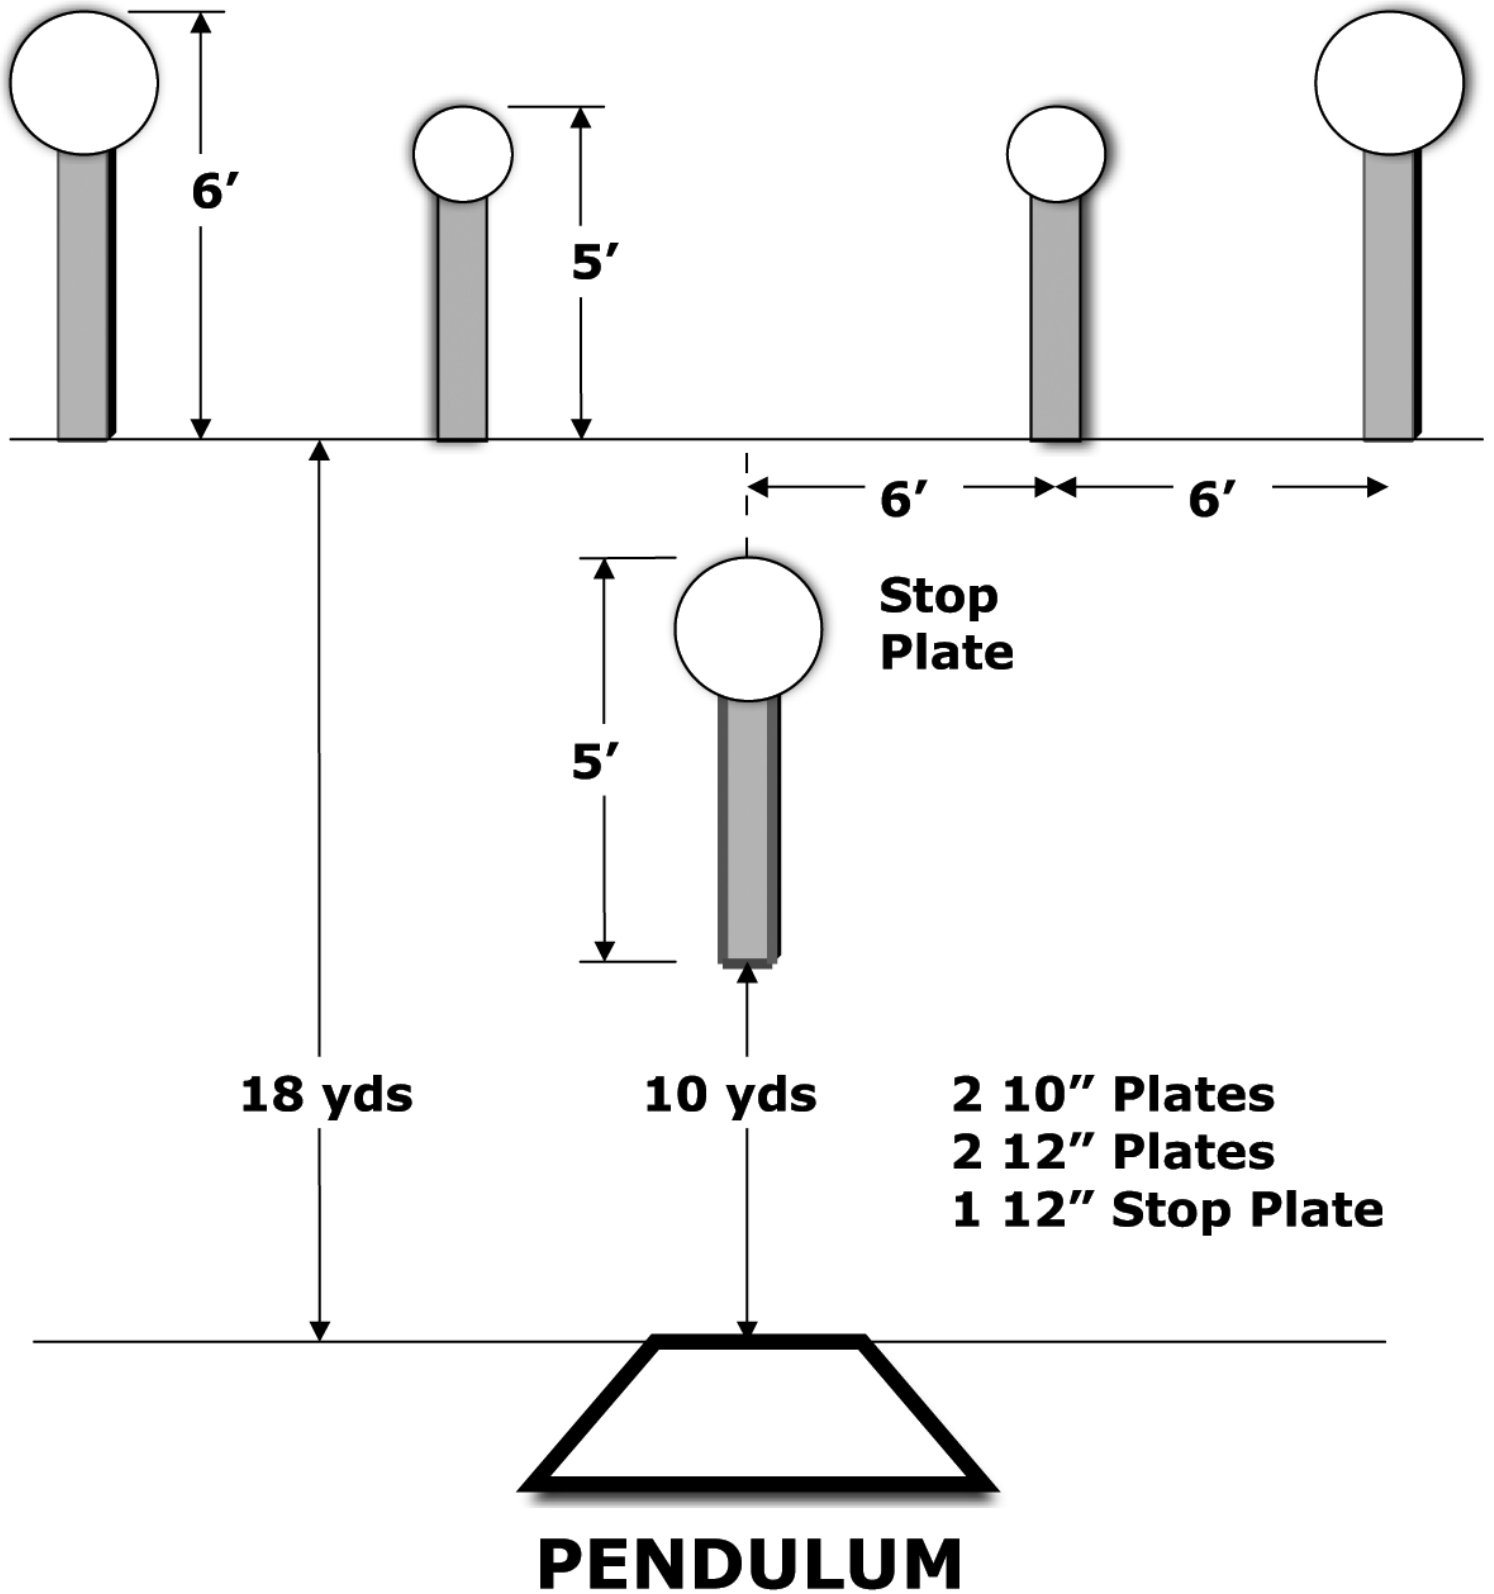

4 10" Plates
1 12" Stop Plate

FIVE TO GO

ROUNDAABOUT

**Stop
Plate**

14 yds.

9'

9 yds.

14'

7 yds.

**4 18"x 24" Rectangles
1 12" Stop Plate**

SMOKE & HOPE

Stop Plate

**4 12" Plates
1 18"x24" Rectangle
Stop Plate**

21.5'

35 yds

6'

21'

20 yds

6.5'

15 yds

12'

10 yds

8 yds

SPEED OPTION