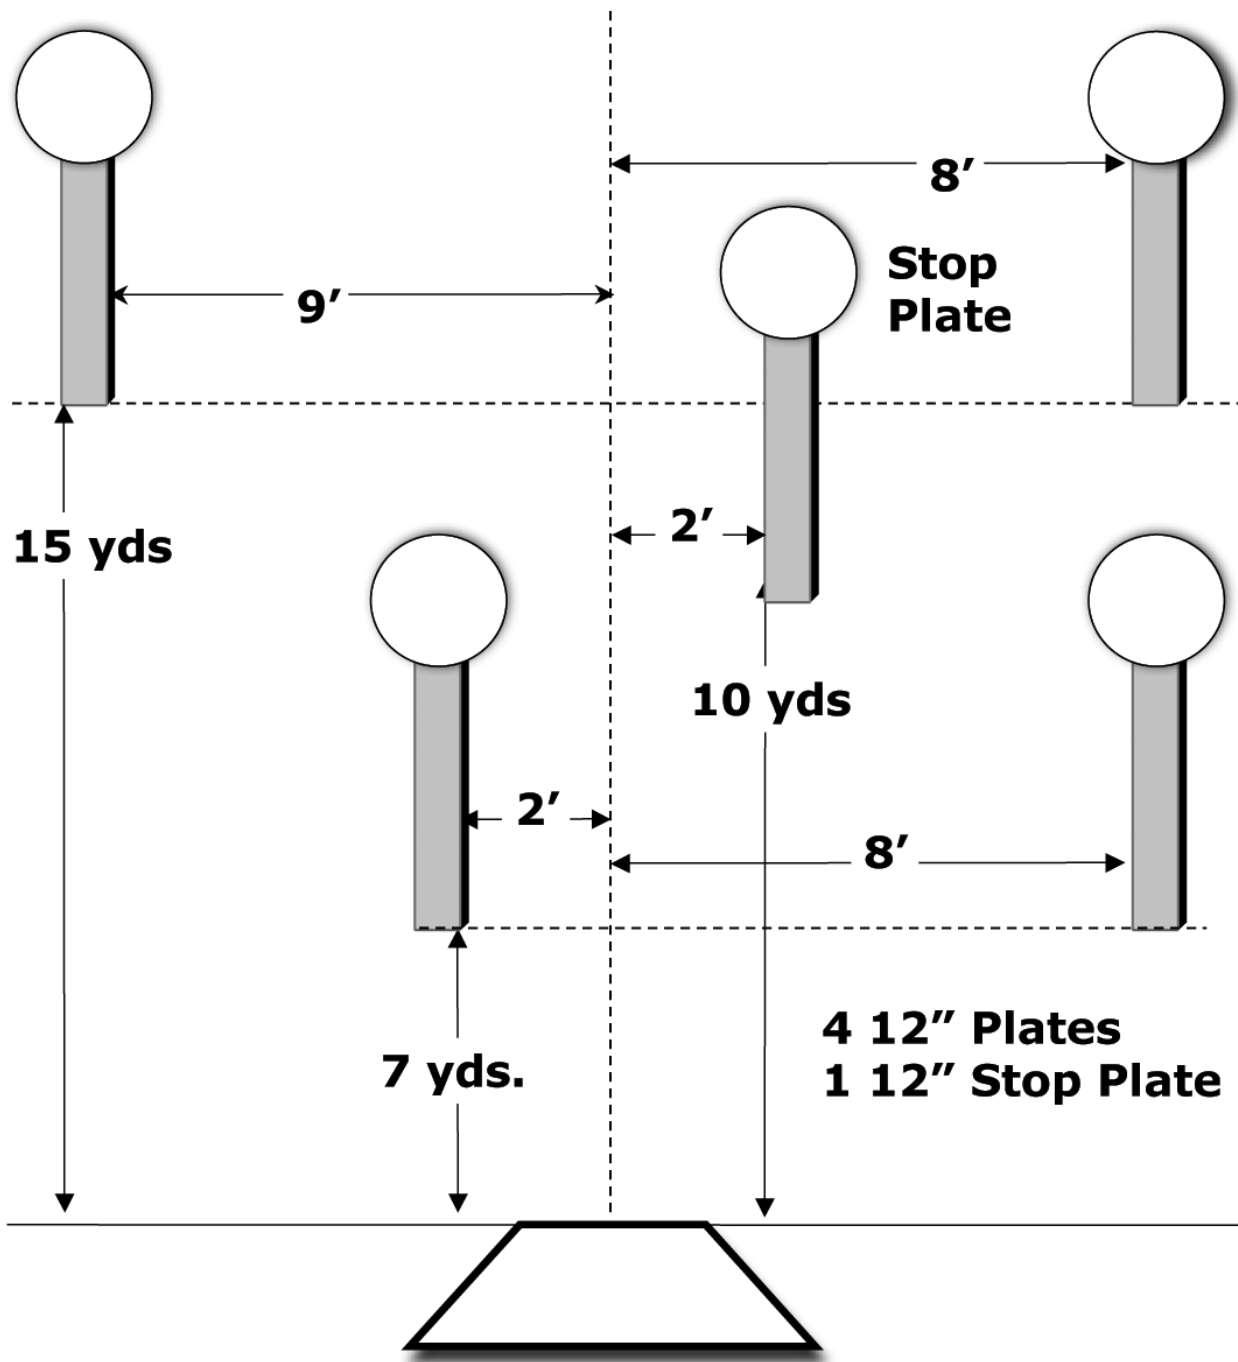

4 10" Plates
1 12" Stop Plate

FIVE TO GO

ROUNDAABOUT

**Stop
Plate**

14 yds.

9'

9 yds.

14'

7 yds.

**4 18"x 24" Rectangles
1 12" Stop Plate**

SMOKE & HOPE

Stop Plate

**4 12" Plates
1 18"x24" Rectangle
Stop Plate**

21.5'

35 yds

6'

21'

20 yds

6.5'

15 yds

12'

10 yds

8 yds

SPEED OPTION