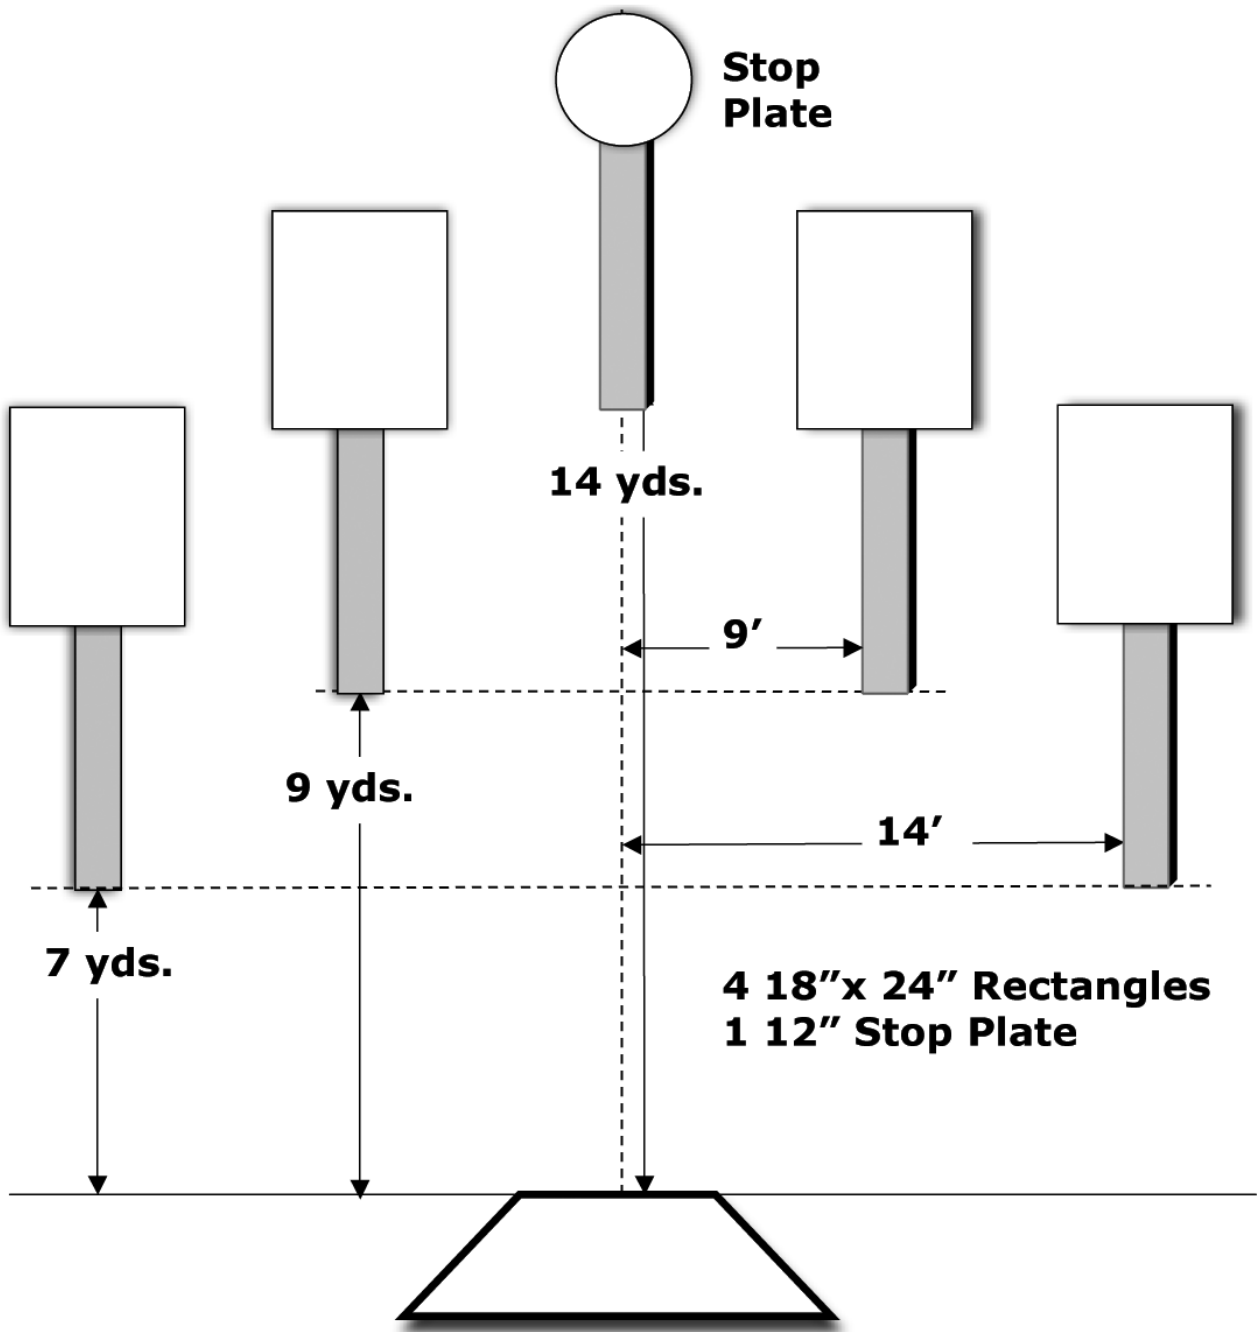

4 10" Plates
1 12" Stop Plate

FIVE TO GO

ROUNDAABOUT

**Stop
Plate**

14 yds.

9'

9 yds.

14'

7 yds.

**4 18"x 24" Rectangles
1 12" Stop Plate**

SMOKE & HOPE

Stop Plate

**4 12" Plates
1 18"x24" Rectangle
Stop Plate**

21.5'

35 yds

6'

21'

20 yds

6.5'

15 yds

12'

10 yds

8 yds

SPEED OPTION