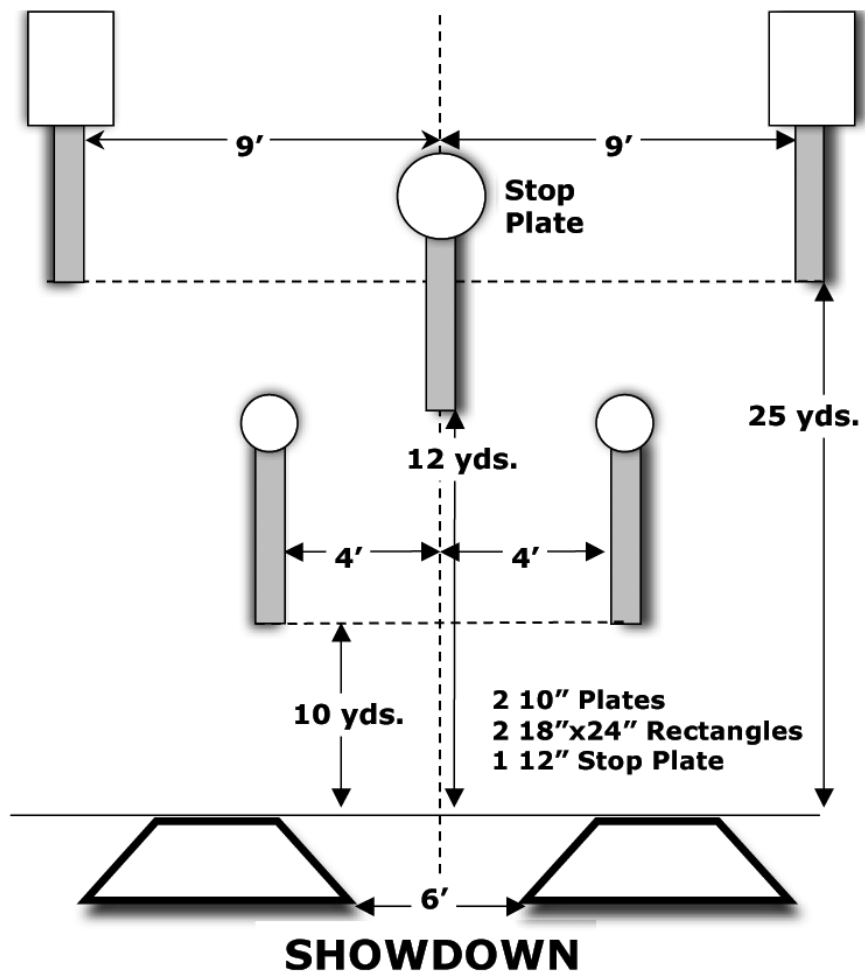

4 10" Plates
1 12" Stop Plate

FIVE TO GO

ROUNDAABOUT

**Stop
Plate**

14 yds.

9'

9 yds.

14'

7 yds.

**4 18"x 24" Rectangles
1 12" Stop Plate**

SMOKE & HOPE

Stop Plate

**4 12" Plates
1 18"x24" Rectangle
Stop Plate**

21.5'

35 yds

6'

21'

20 yds

6.5'

15 yds

12'

10 yds

8 yds

SPEED OPTION